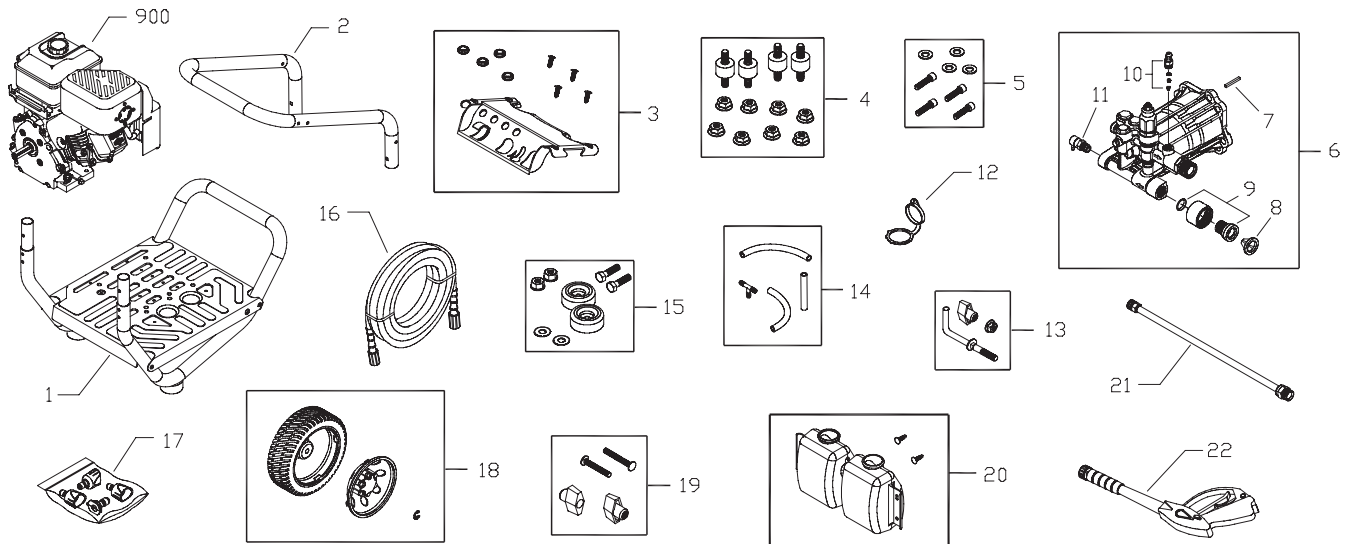

Illustrated Parts List

Questions? Help is just a moment away!

Call: **Pressure Washer Helpline**

1-800-743-4115 M-F 8-5 CT

BRIGGS & STRATTON POWER PRODUCTS GROUP, LLC
JEFFERSON, WISCONSIN, U.S.A.

Model No. 020321-01 (2900 PSI (199.9 BARS) Pressure Washer) Manual No. 205334A Revision - (02/18/2008)

Exploded View and Parts list — Main Unit

Item	Part #	Description
1	203575GS	BASE, w/Vib Mounts
2	J201499GS	HANDLE
3	203576GS	KIT, Billboard/Decals, w/Clips
	195964GS	Clips, Tree
	30809GS	Grommet
4	192134GS	KIT, Engine Mounting Hardware
5	192131GS	KIT, Pump Mounting Hardware
6	203901GS	ASSY, Pump
7	23139DGS	Key
8	B2384GS	Filter, Inlet
9	204085GS	Kit, Water Inlet
10	192914GS	Kit, Hose Tail
11	194298GS	Valve, Thermal Relief
12	B3222AGS	CAP, Container
	B3222BGS	CAP, Container
13	194264GS	KIT, Hook
14	196813GS	KIT, Hose Chemical
15	192553GS	KIT, Vibration Mount
16	202905GS	HOSE
17	202182GS	KIT, Nozzle
	201580RGS	Nozzle, QC, Project Pro, Yellow
	201580XGS	Nozzle, QC, Project Pro, Orange
	201580AAGS	Nozzle, QC, Project Pro, Red
	198841GS	Nozzle, Plastic, Soap
18	203083GS	KIT, Wheel
	200520GS	Hubcap
	192050GS	E-Ring

Item	Part #	Description
19	B2203GS	KIT, Handle Fastening
20	205366GS	KIT, Assy, Chemical Tank w/Clips
	192980GS	Kit, Valve
	195964GS	Clips, Tree
21	200595GS	EXTENSION, QC
22	199990GS	GUN
900	§	ENGINE

Items Not Illustrated:

205334GS	MANUAL, Operator's
87815GS	GOGGLES
201314GS	AXLE
BB3061BGS	OIL BOTTLE
695755	KNOB, Throttle
200672GS	DECAL, Caution Hearing
195015GS	KIT, Tag Warning, English/French
203577GS	KIT, Decals

Optional Accessories